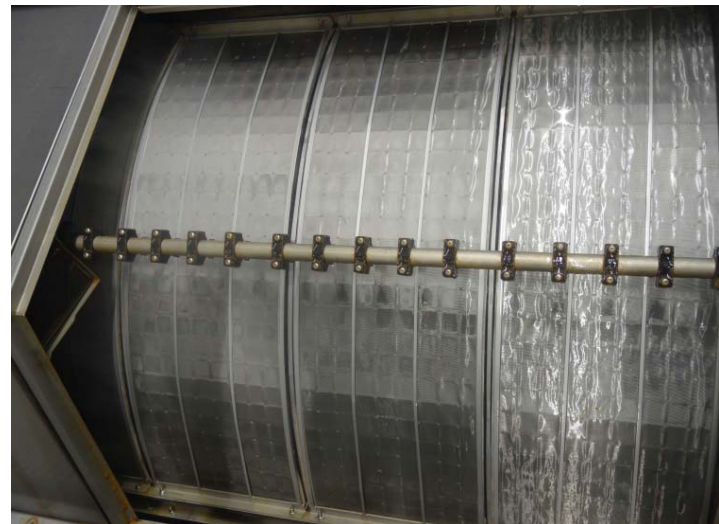

Picture 3: Porometric mesh from GKD proves itself in the drum filters for mechanical water cleaning - like here in the indoor salmon farm at Swiss Alpine Fish AG.

We will be happy to send you the desired images in printable resolution by e-mail.